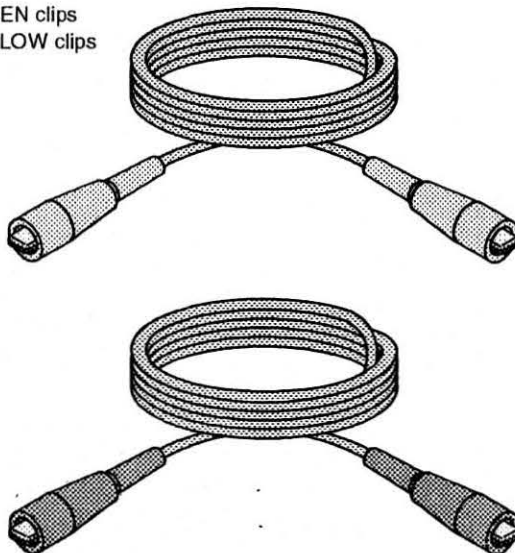

## HIGH QUALITY "JUMPER WIRES"

- Jumper lead set, **SMALL** alligator clips.
- Super flexible wire, 48" long.

### W600

1 RED  
1 BLACK

- Jumper lead set, **SMALL** alligator clips with in-line fuse holder.
- Super flexible wire, 48" long.

### W650

1 RED  
1 BLACK

- Jumper lead set, **MEDIUM** alligator clips (open 5/8").
- 8 ga. black wire, 60" long.

### W700

1 w/GREEN clips  
1 w/ YELLOW clips

- Jumper lead set, **LARGE** alligator clips (open 1").
- 4 ga. black wire (heavier than most booster cables), 72" long with **COPPER** clips.