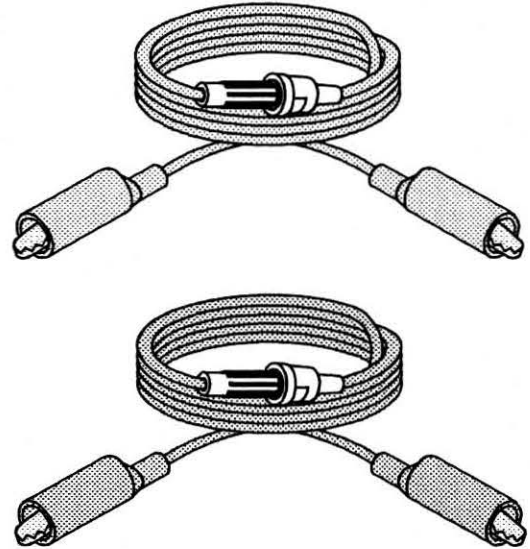

## HIGH QUALITY "JUMPER WIRES"

- Jumper lead set, **SMALL** alligator clips.
- Super flexible wire, 48" long.

### W600

1 RED  
1 BLACK

- Jumper lead set, **SMALL** alligator clips with in-line fuse holder.
- Super flexible wire, 48" long.

### W650

1 RED  
1 BLACK

- Jumper lead set, **MEDIUM** alligator clips (open 5/8").
- 8 ga. black wire, 60" long.

### W700

1 w/GREEN clips  
1 w/ YELLOW clips

- Jumper lead set, **LARGE** alligator clips (open 1").
- 4 ga. black wire (heavier than most booster cables), 72" long with **COPPER** clips.